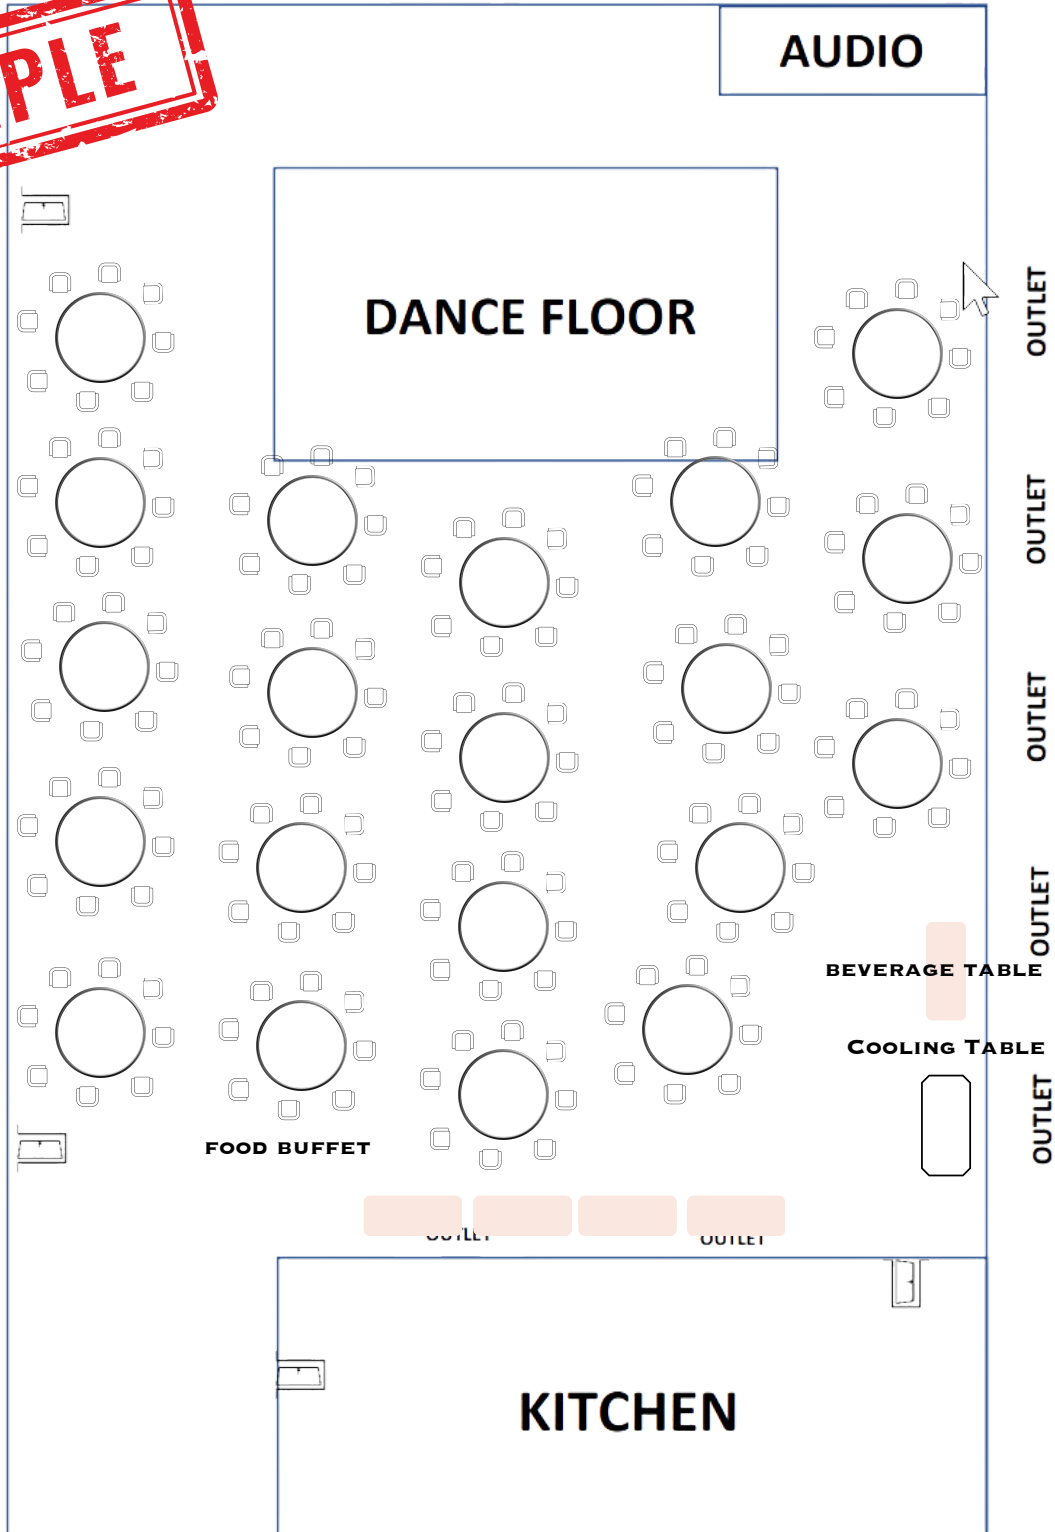

Round Tables  
are 60" Diameter.

43 FT

73 FT

**FLOOR PLAN - TABLE SET-UP INSTRUCTIONS:**

**GROUP NAME:**

**RESIDENT NAME:**

**EVENT DATE:**

**TIME: PARTY**